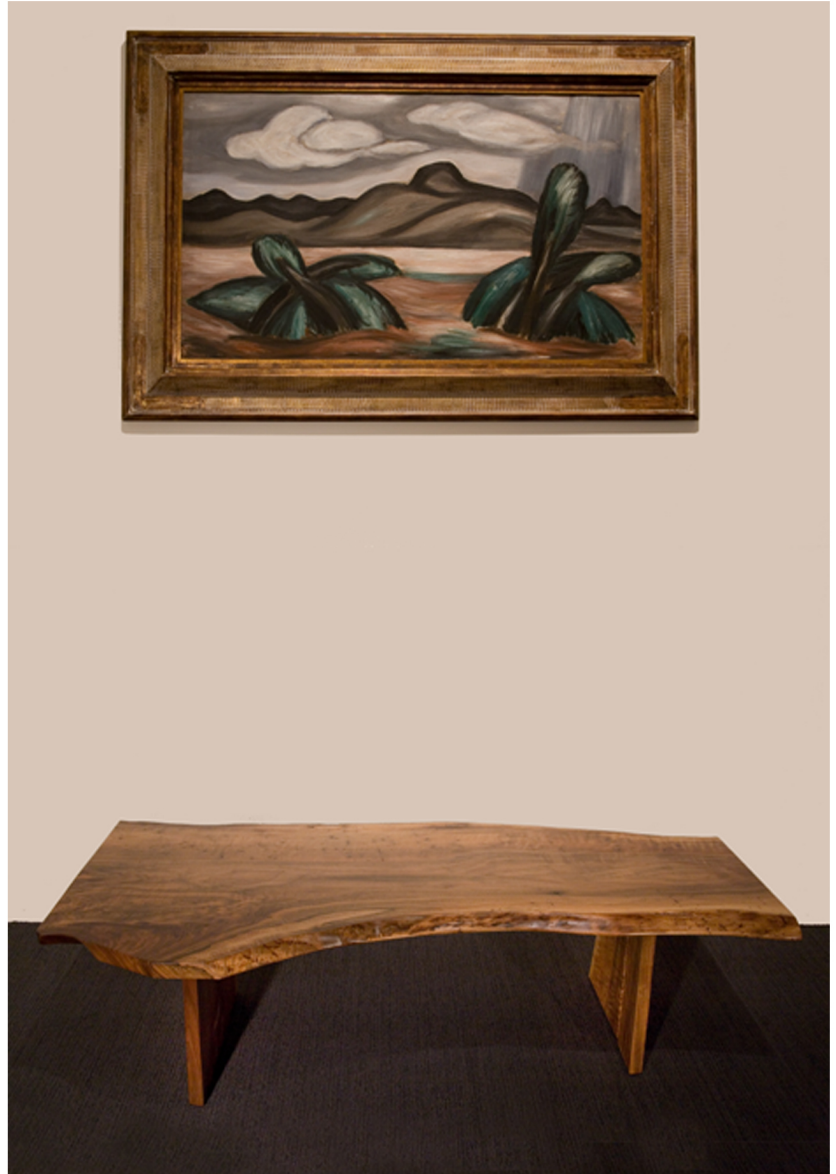

COFFEE TABLE

English Walnut Coffee Table
60" x 28" x 16" H
English Walnut
Heavily figured with live edges